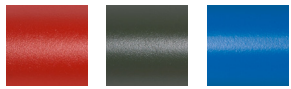

Matte textured paint

Flame orange   OD green   Hyper blue