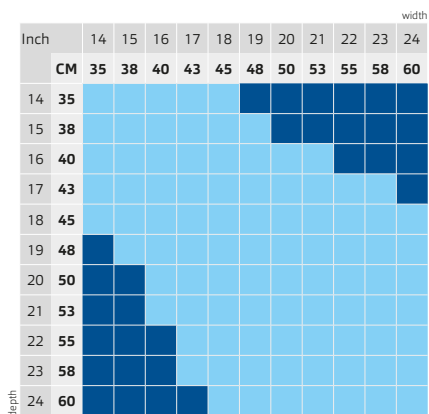

TECHNICAL SPECIFICATIONS

Thickness	6 and 9 cm
Average weight	1250 grams
Max. user weight	200 kg
Machine washable	60°C (without foam)

CUSHION SIZES

- Standard (Sizes > 53 cm thickness 9cm only)
- On request